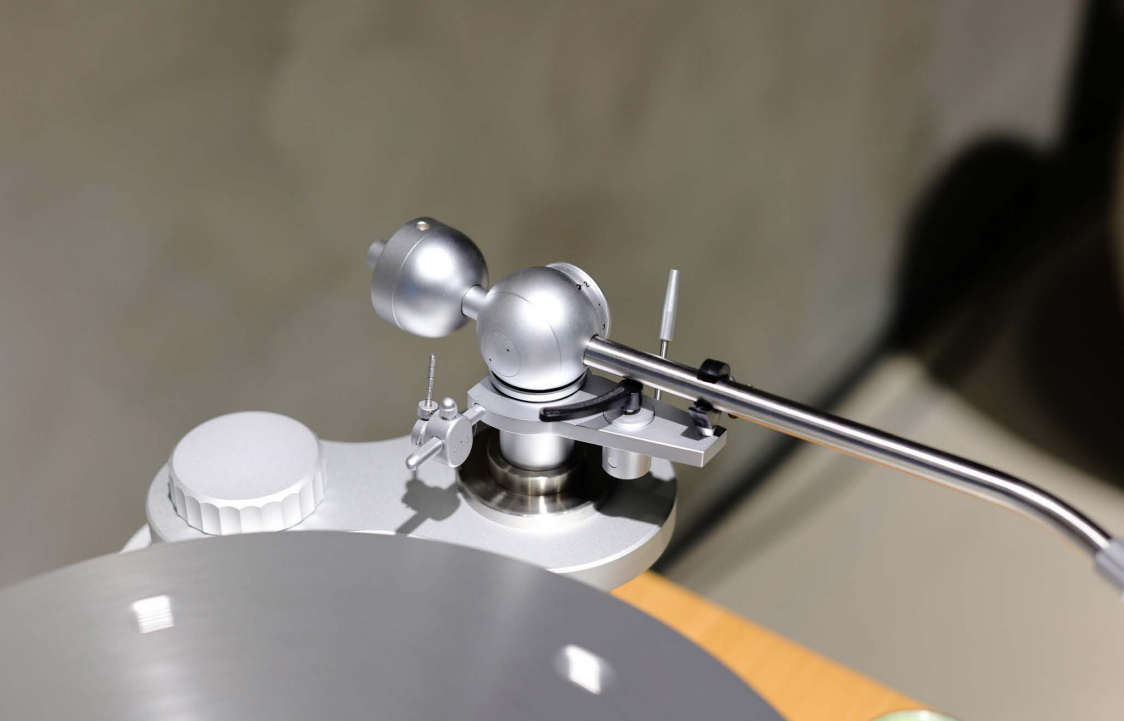

The projection screen shows a presentation slide with the following elements:

- Top Left:** A logo for "3rd Anniversary" with the text "ANNIVERSARY" below it.
- Top Right:** The "ESOTERIC" brand name in a serif font.
- Center:** A close-up image of a speaker's tweeter assembly. A digital display on the tweeter shows the number "33.33". A circular callout highlights a "Micrometer Knob" on the side of the tweeter.
- Left Side:** Two diagrams illustrating the effect of the micrometer knob. The top diagram is labeled "Magnetic Driver" and "Softer Attack", showing a smaller gap between the driver and the magnet. The bottom diagram is labeled "Stronger Attack", showing a larger gap between the driver and the magnet.
- Bottom:** A Windows taskbar is visible at the bottom of the screen, showing various application icons and the system tray with the date "11/21 2007/10/22".

avantgarde

ESOTERIC

STANBYON

SIGNAL
GND

DC IN

10MHz IN

SOFTWARE

Esoteric