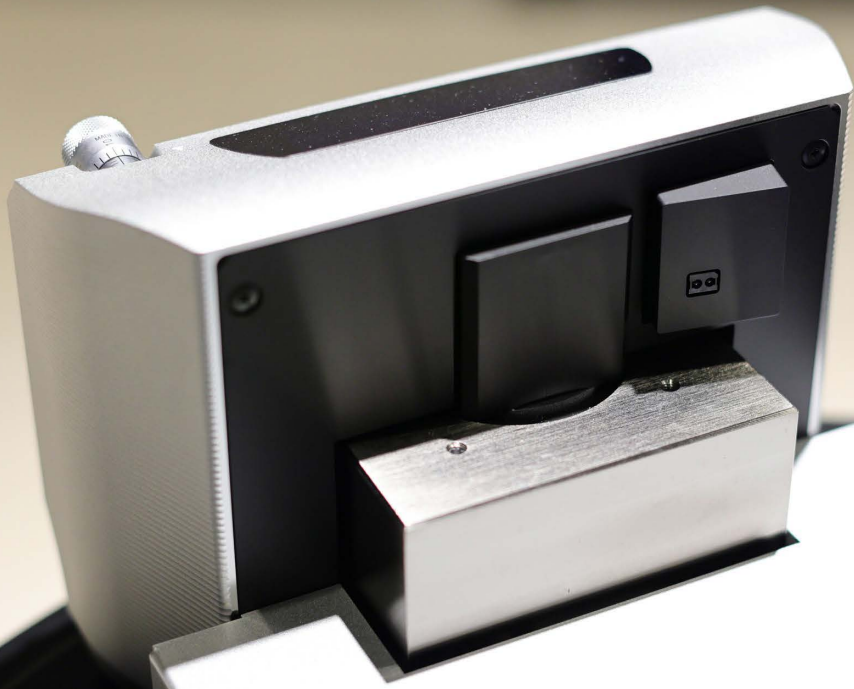

The projection screen shows a presentation slide with the following elements:

- Top Left:** A logo for "3rd Anniversary" with the text "ANNIVERSARY" below it.
- Top Right:** The "ESOTERIC" brand name in a serif font.
- Center:** A close-up image of a speaker's tweeter assembly. A digital display on the tweeter shows the number "33.33". A circular callout highlights a "Micrometer Knob" on the side of the tweeter.
- Left Side:** Two diagrams illustrating the effect of the micrometer knob. The top diagram is labeled "Magnetic Driver" and "Softer Attack", showing a smaller gap between the driver and the magnet. The bottom diagram is labeled "Stronger Attack", showing a larger gap between the driver and the magnet.
- Bottom:** A Windows taskbar is visible at the bottom of the screen, showing various application icons and the system tray with the date "11/21 2007/10/22".

avantgarde

ESOTERIC

STANBYON

SIGNAL
GND

DC IN

10MHz IN

SOFTWARE

Esoteric